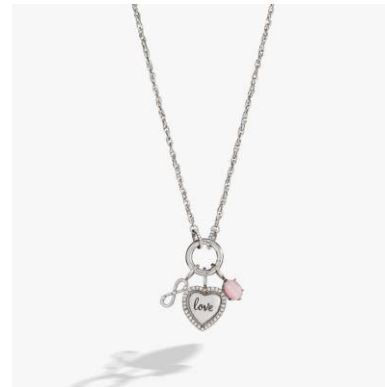

$61
Compared At: $68

Item: AA779823STS
ALEX AND ANI Love Trio Interchangeable Charm Necklace
- Stainless Steel Silver