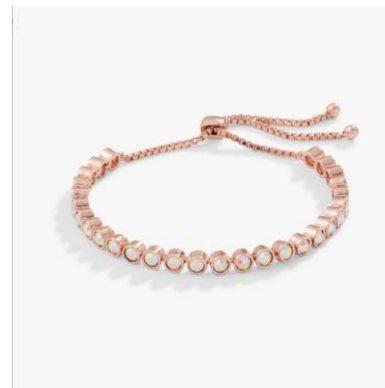

Item: A21EBTYSS
ALEX AND ANI Thanks A Bunch Bangle
- Shiny Silver

\$22
Compared At: \$24

Item: A21EBGARS
ALEX AND ANI Guardian Angel Wings Charm Bangle
- Rafaelian Silver

\$35
Compared At: \$39

Item: AA688422SG
ALEX AND ANI Dot Beaded Bangle
- Shiny Gold

\$35
Compared At: \$39

Item: AA758823SG
'ALEX AND ANI 'The Best Is Yet To Come' Duo Charm Bangle
- Shiny Gold

\$25
Compared At: \$28

Item: AA760323AG
ALEX AND ANI Path of Life - Antique Gold

\$25
Compared At: \$28

Item: AA758823SS
ALEX AND ANI 'The Best Is Yet To Come' Duo Charm Bangle
- Shiny Silver

\$40
Compared At: \$44

Item: AA760323AS
ALEX AND ANI Path of Life - Antique Silver

\$35
Compared At: \$39

Item: AA688422SR
ALEX AND ANI Dot Beaded Bangle
- Shiny Rose Gold

\$25
Compared At: \$28

Item: AA725023SS
ALEX AND ANI Love Paw Print Charm Bangle -
Shiny Silver

\$25
Compared At: \$28

Item: AA688422SS
ALEX AND ANI Dot Beaded Bangle
- Shiny Silver

\$40
Compared At: \$44