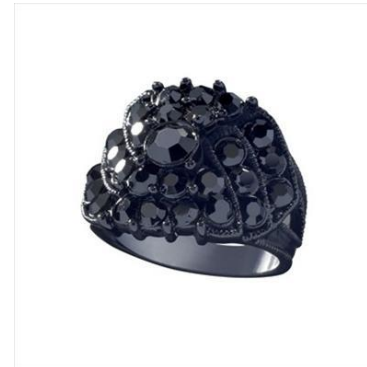

$18
Compared At: $20

Item: GJ-89117094

GUESS Black Ring with Crystals

- Size 8. 3/4" At It's Widest Point
Nickel And Lead Free.