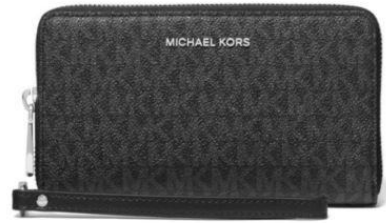

\$358
Compared At: \$398

Item: MKHB-30F9G07U4B-252
Michael Kors Bedford Travel Extra-Large Signature Logo Stripe Weekender Bag- Brown/Acorn

\$205
Compared At: \$228

Item: MKHB-30S3GWNT2L-001
Michael Kors Winston Medium Top Zip
Pocket Tote Bag - Black

\$178
Compared At: \$198

Item: MKHB-30S4GWNT3C-001
Michael Kors Winston Large Signature
Logo Print Woven Pocket Tote Bag -
Black

\$268
Compared At: \$298

Item: MKHB-30S4S99M7L-229
Michael Kors Luisa Large North- South
Messenger - Driftwood

\$142
Compared At: \$158

Item: MKHB-32S1GT9C1B-149
Michael Kors Signature Jet Set Small North
South Flat Crossbody Bag- Vanilla/Acorn

\$142
Compared At: \$158

Item: MKHB-32S1GT9C1B-252
Michael Kors Signature Jet Set Small North
South Flat Crossbody Bag - Brown/Acorn

\$115

Compared At: \$128

Item: MKHB-32F1SJ6E2B-001
Michael Kors Large Logo
Smartphone Wristlet - Black

\$115

Compared At: \$128

Item: MKHB-32F1GJ6E2B-200
Michael Kors Large Smartphone
Wristlet - Brown

\$115