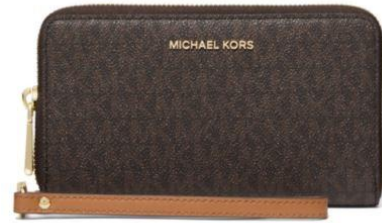

\$178
Compared At: \$198

Item: MKHB-30S4GWNT3C-001
Michael Kors Winston Large Signature
Logo Print Woven Pocket Tote Bag -
Black

\$268
Compared At: \$298

Item: MKHB-30S4S99M7L-229
Michael Kors Luisa Large North- South
Messenger - Driftwood

\$142
Compared At: \$158

Item: MKHB-32S1GT9C1B-149
Michael Kors Signature Jet Set Small North
South Flat Crossbody Bag- Vanilla/Acorn

\$142
Compared At: \$158

Item: MKHB-32S1GT9C1B-252
Michael Kors Signature Jet Set Small North
South Flat Crossbody Bag - Brown/Acorn

\$115

Compared At: \$128

Item: MKHB-32F1SJ6E2B-001
Michael Kors Large Logo
Smartphone Wristlet - Black

\$115

Compared At: \$128

Item: MKHB-32F1GJ6E2B-200
Michael Kors Large Smartphone
Wristlet - Brown

\$115

Compared At: \$128

Item: MKHB-32F1GJ6E2B-150

Wristlet -

\$115

Compared At: \$128

Item: MKHB-32H4GTVE9L-001
Michael Kors Large Smartphone Wristlet -
Black

\$160

Compared At: \$178